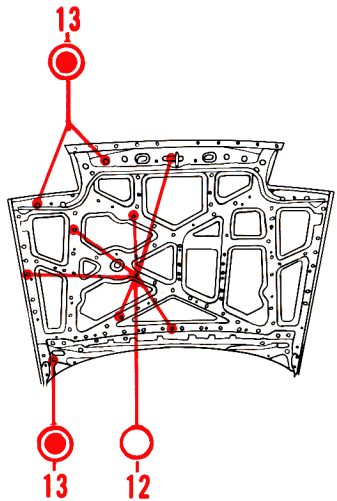

# Tuff-Kote Dinol

Honda Prelude 88-

Point 21 : Before treatment hoist the windows down.