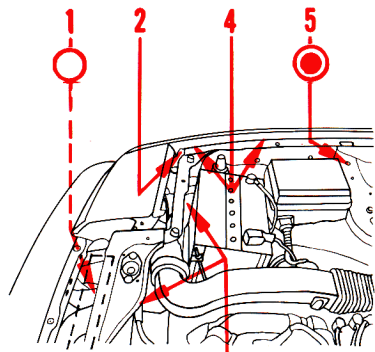

# Tuff-Kote Dinol

Honda Prelude 88-

Point 21 : Before treatment hoist the windows down.