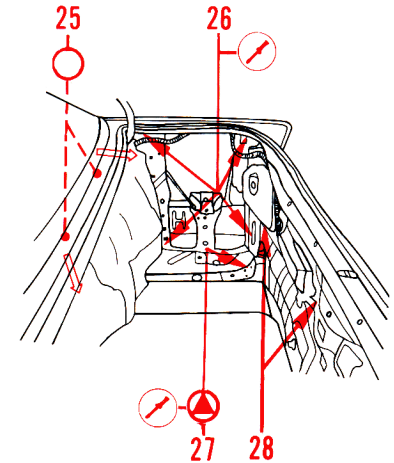

# Tuff-Kote Dinol

Honda Prelude 88-

Point 21 : Before treatment hoist the windows down.