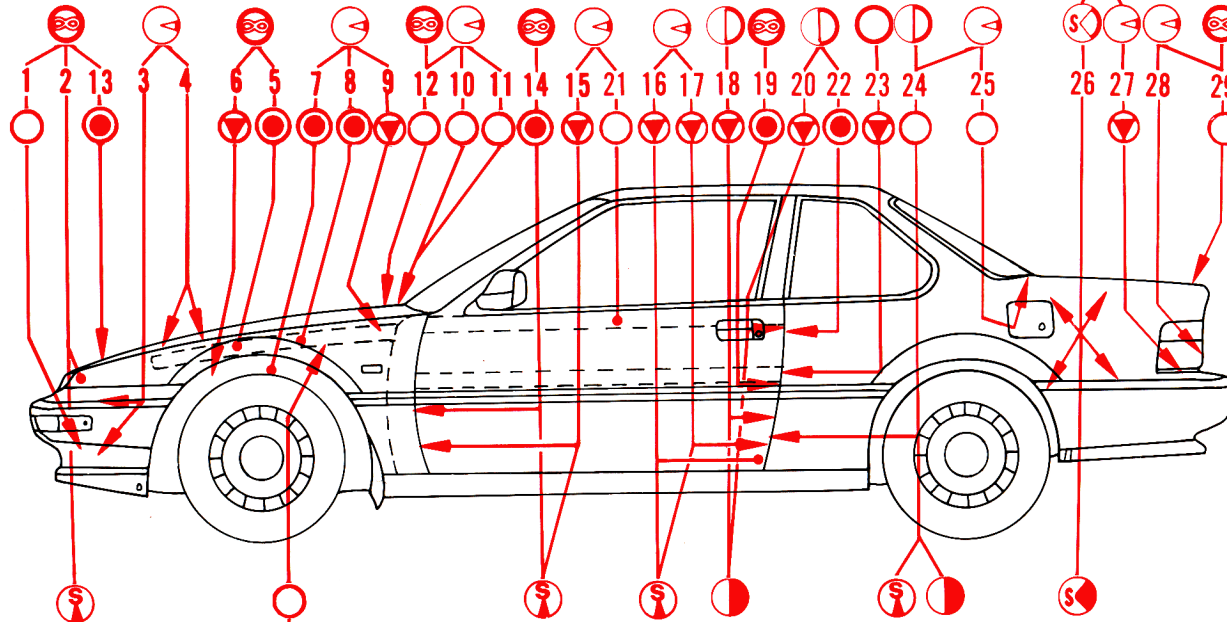

# Tuff-Kote Dinol

Honda Prelude 88-

Point 21 : Before treatment hoist the windows down.