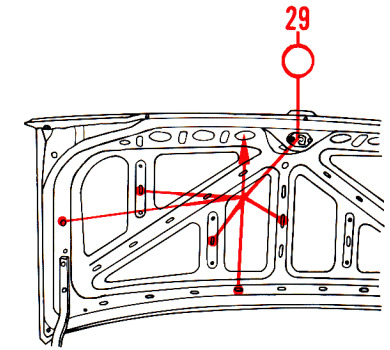

# Tuff-Kote Dinol

Honda Prelude 88-

Point 21 : Before treatment hoist the windows down.