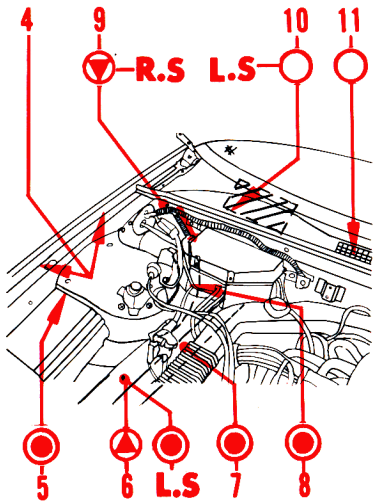

# Tuff-Kote Dinol

Honda Prelude 88-

Point 21 : Before treatment hoist the windows down.