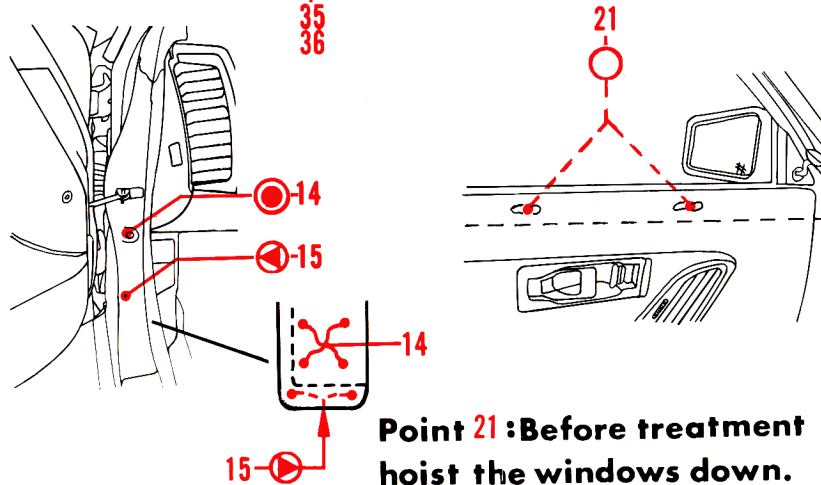

# Tuff-Kote Dinol

Honda Prelude 88-

Point 21 : Before treatment hoist the windows down.