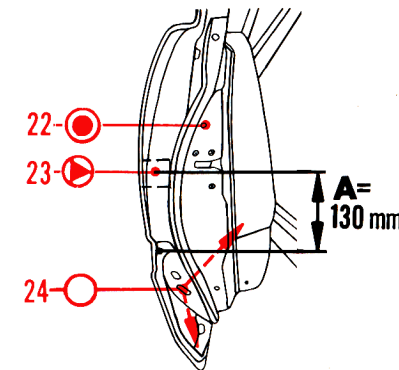

# Tuff-Kote Dinol

Honda Prelude 88-

Point 21 : Before treatment hoist the windows down.