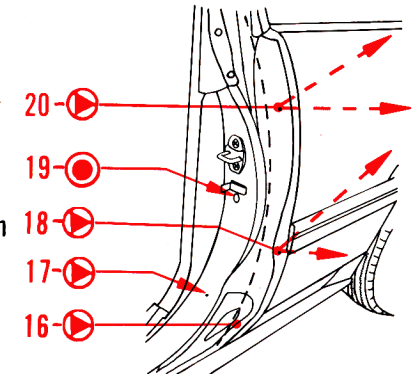

# Tuff-Kote Dinol

Honda Prelude 88-

Point 21 : Before treatment hoist the windows down.